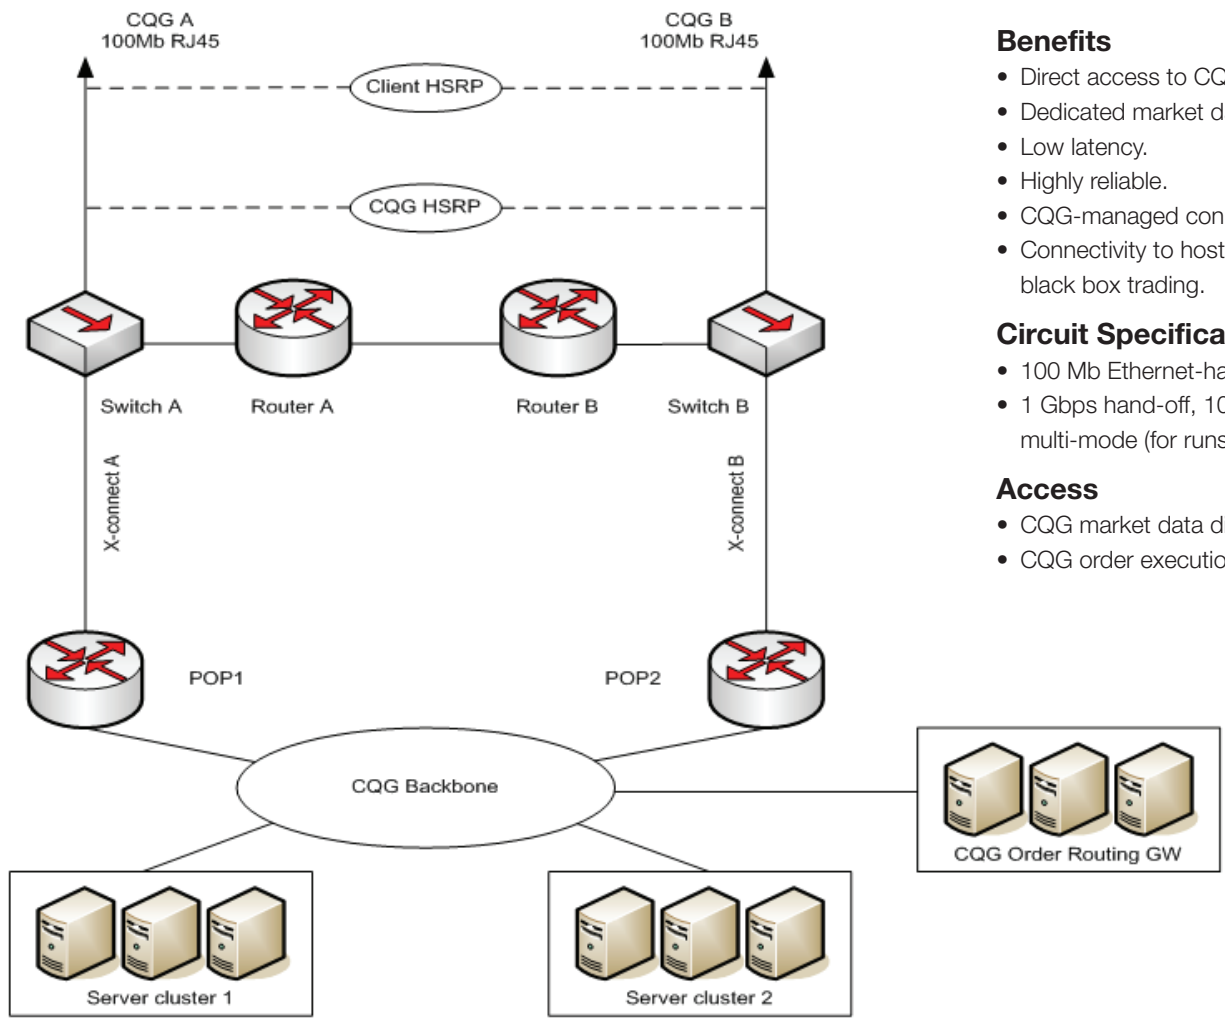

CQG Direct

The fastest CQG connection available.

CQG Direct is a CQG-managed solution offering direct connectivity to CQG market data and order execution systems. Customers are required to house the CQG-provided termination equipment at the collocation facility providing the connectivity.

Connection Diagram

Benefits

- Direct access to CQG trading Gateways.
- Dedicated market data servers.
- Low latency.
- Highly reliable.
- CQG-managed connection.
- Connectivity to hosting cabinets for black box trading.

Circuit Specifications

- 100 Mb Ethernet-handoff.
- 1 Gbps hand-off, 100 Mbps port, multi-mode (for runs over 100 meters).

Access

- CQG market data distribution system.
- CQG order execution systems (Gateway).

Find Out More About...

- Establishing CQG Direct Connectivity
- Requirements
- Available Locations
- Cost

Establishing CQG Direct Connectivity

1. Lease rack space at a CQG-approved collocation.
2. Submit an access request form with rack information.
3. CQG will receive the form and processes the paperwork.
4. CQG will order the cross-connects.
5. CQG will schedule a turn-up date for connectivity with a customer technical contact.
6. Upon the successful test, CQG will notify the customer of completion, and billing will commence.