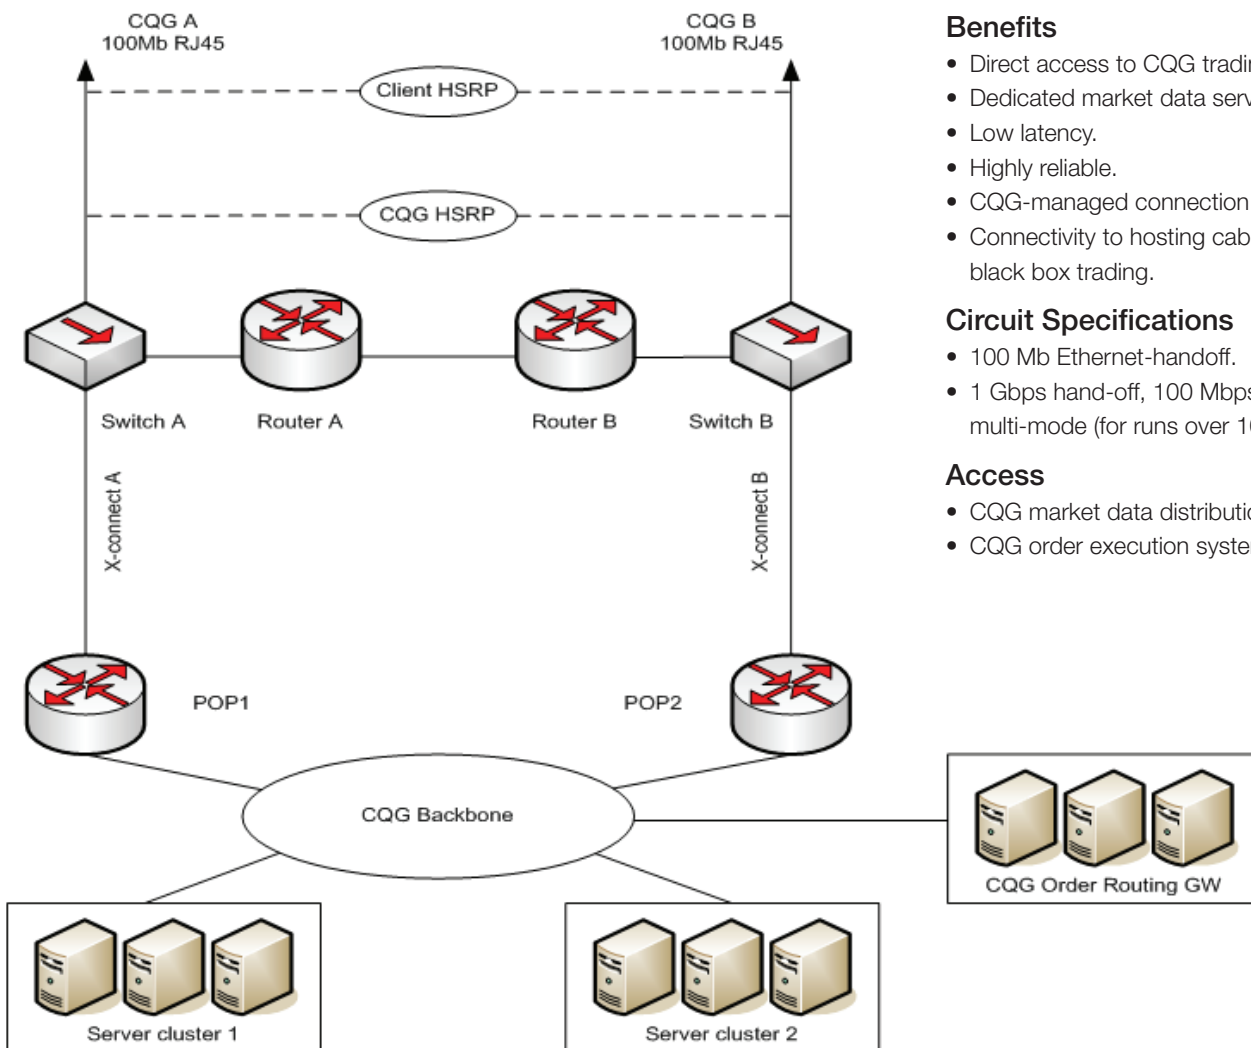

# CQG Direct

**The fastest CQG connection available.**

CQG Direct is a CQG-managed solution offering direct connectivity to CQG market data and order execution systems. Customers are required to house the CQG-provided termination equipment at the collocation facility providing the connectivity.

## Connection Diagram

### Benefits

- Direct access to CQG trading Gateways.
- Dedicated market data servers.
- Low latency.
- Highly reliable.
- CQG-managed connection.
- Connectivity to hosting cabinets for black box trading.

### Circuit Specifications

- 100 Mb Ethernet-handoff.
- 1 Gbps hand-off, 100 Mbps port, multi-mode (for runs over 100 meters).